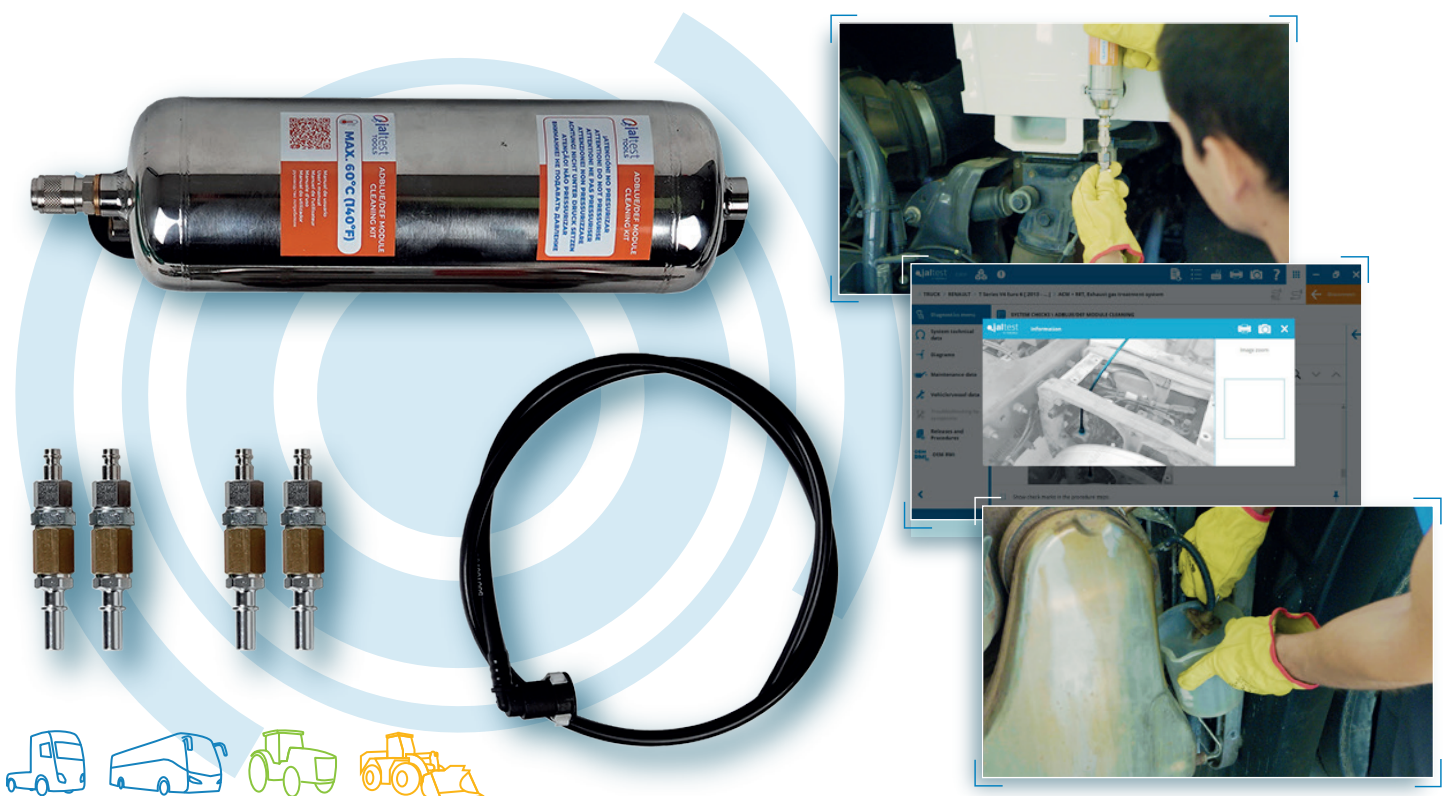

# SUPPLEMENTARY KIT FOR 50105118

Ref.  
50105191

Kit of accessories to supplement the 50105118 kit and have all existing elements in 50105190

## It includes:

- Tank 1.5L.
- 3/8" and 5/16" adapters for the connection of the inlet and return pipes to the AdBlue/DEF tank.
- Adapter for AdBlue/DEF return to the module.

## The coverage of this supplementary kit together with the 50105118 kit includes:

- Emitec, Albonair, Bosch Denoxtronic 2.2, Bosch Denoxtronic 6, Cummins Ecofit UL2 modules.
- Camión Euro 6, Bus Euro 6, AGV, OHW